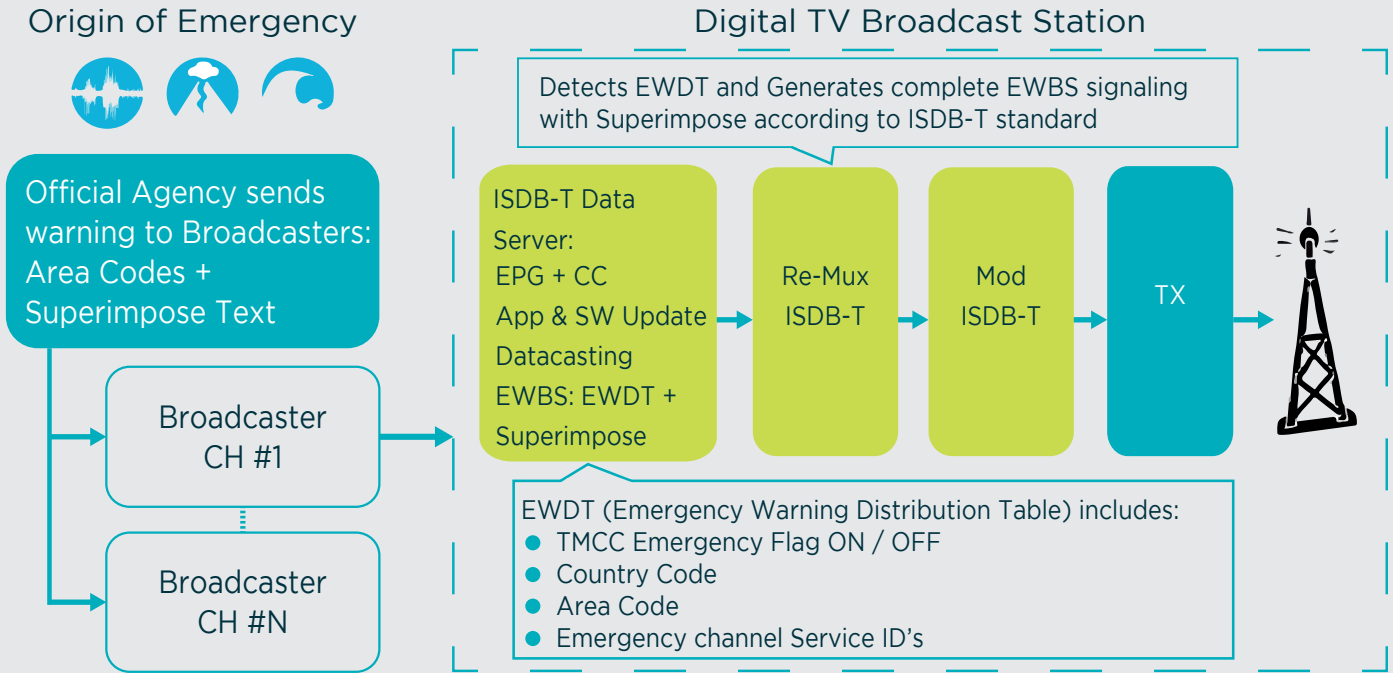

EWBS

Emergency Warning Broadcast System

Disaster Early Warning System

Know in advance
and by
Open Television
that you are in danger

MAIN FEATURES

- ▶ Complete signaling of the EWBS according to ISDB-T Harmonization Document Part 3 (Revision November 2015)
- ▶ Simple and intuitive operation, does not require advanced knowledge of the ISDB-T standard
- ▶ Compatible with VideoSwitch BTS Compression / Decompression system
- ▶ Generates EWBS TMCC Flags ON / OFF, Signal Level 0/1, Country Code, Area Codes, Emergency Descriptors and Superimpose PIDs
- ▶ Enables centralized operation with EWDT table (Emergency Warning Distribution Table) via DVB satellite or directly to DMUX equipment
- ▶ Optimize satellite bandwidth: it is supported with Cable Operators and DTH (does not require a second satellite link)
- ▶ Allows you to work with encrypted signals in the satellite
- ▶ Emergency warning by a non-saturable medium (E.g.: cell phone network)

TYPICAL IMPLEMENTATION FOR ONE TV CHANNEL

CENTRALIZATION VIA DVB SATELLITE

■ Equipment manufactured by VideoSwitch
■ Equipment manufactured by third-party