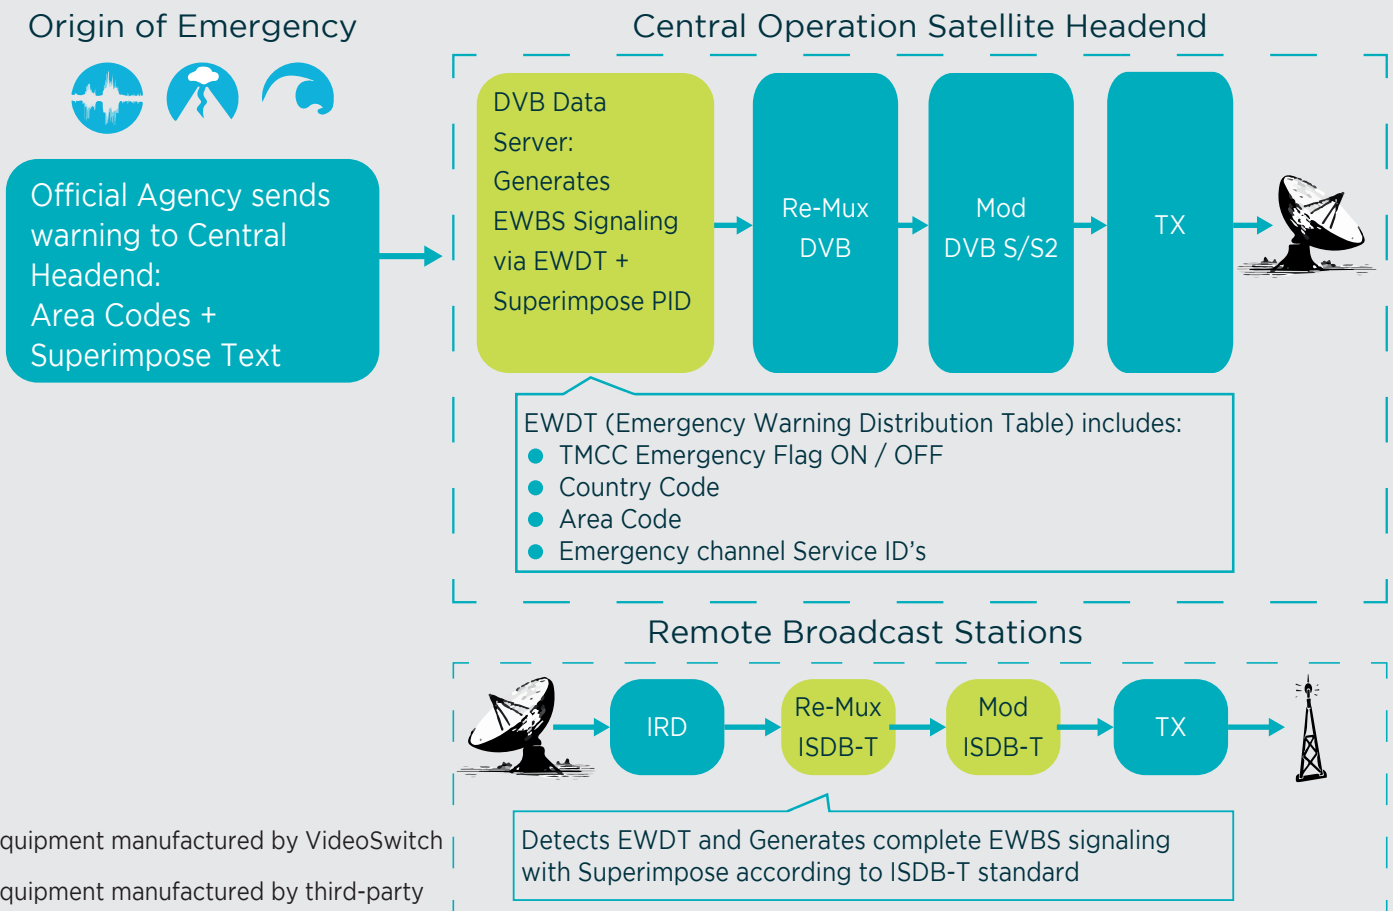

EWBS

Emergency Warning Broadcast System

Disaster Early Warning System

Know in advance
and by
Open Television
that you are in danger

MAIN FEATURES

- ▶ Complete signaling of the EWBS according to ISDB-T Harmonization Document Part 3 (Revision November 2015)
- ▶ Simple and intuitive operation, does not require advanced knowledge of the ISDB-T standard
- ▶ Compatible with VideoSwitch BTS Compression / Decompression system
- ▶ Generates EWBS TMCC Flags ON / OFF, Signal Level 0/1, Country Code, Area Codes, Emergency Descriptors and Superimpose PIDs
- ▶ Enables centralized operation with EWDT table (Emergency Warning Distribution Table) via DVB satellite or directly to DMUX equipment
- ▶ Optimize satellite bandwidth: it is supported with Cable Operators and DTH (does not require a second satellite link)
- ▶ Allows you to work with encrypted signals in the satellite
- ▶ Emergency warning by a non-saturable medium (E.g.: cell phone network)

TYPICAL IMPLEMENTATION FOR ONE TV CHANNEL

CENTRALIZATION VIA DVB SATELLITE

■ Equipment manufactured by VideoSwitch
■ Equipment manufactured by third-party